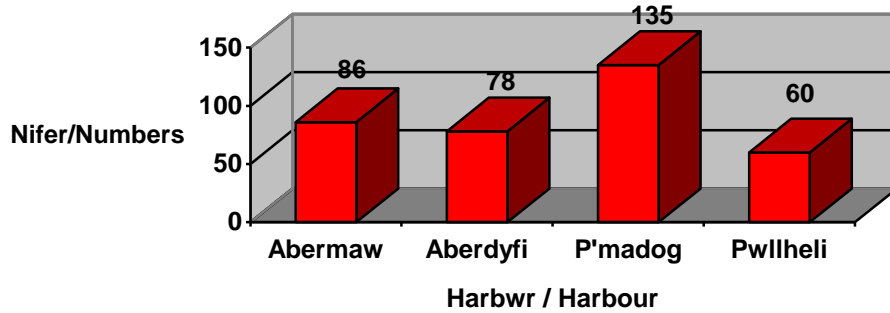

Darlun o ystadegau cychod ym mhob harbwr.

Analysis of boat statistics at each harbour.

Nifer o Gychod / Number of Boats