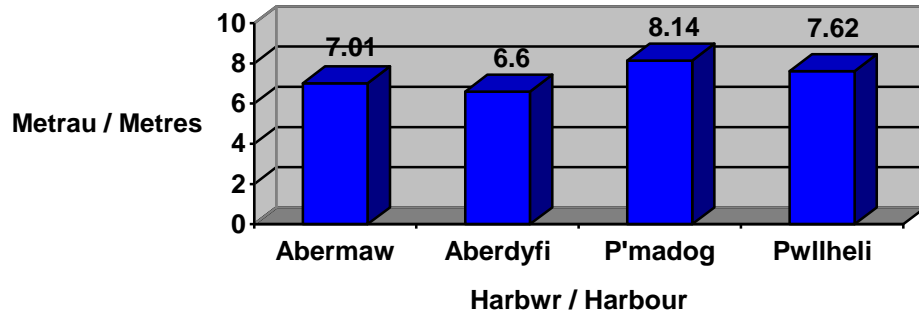

Darlun o ystadegau cychod ym mhob harbwr.

Analysis of boat statistics at each harbour.

Nifer o Gychod / Number of Boats

Cyfanswm Hyd / Total LOA

Cyfartaledd Hyd / Average LOA

Cyfanswm Dyfnder / Total Draught